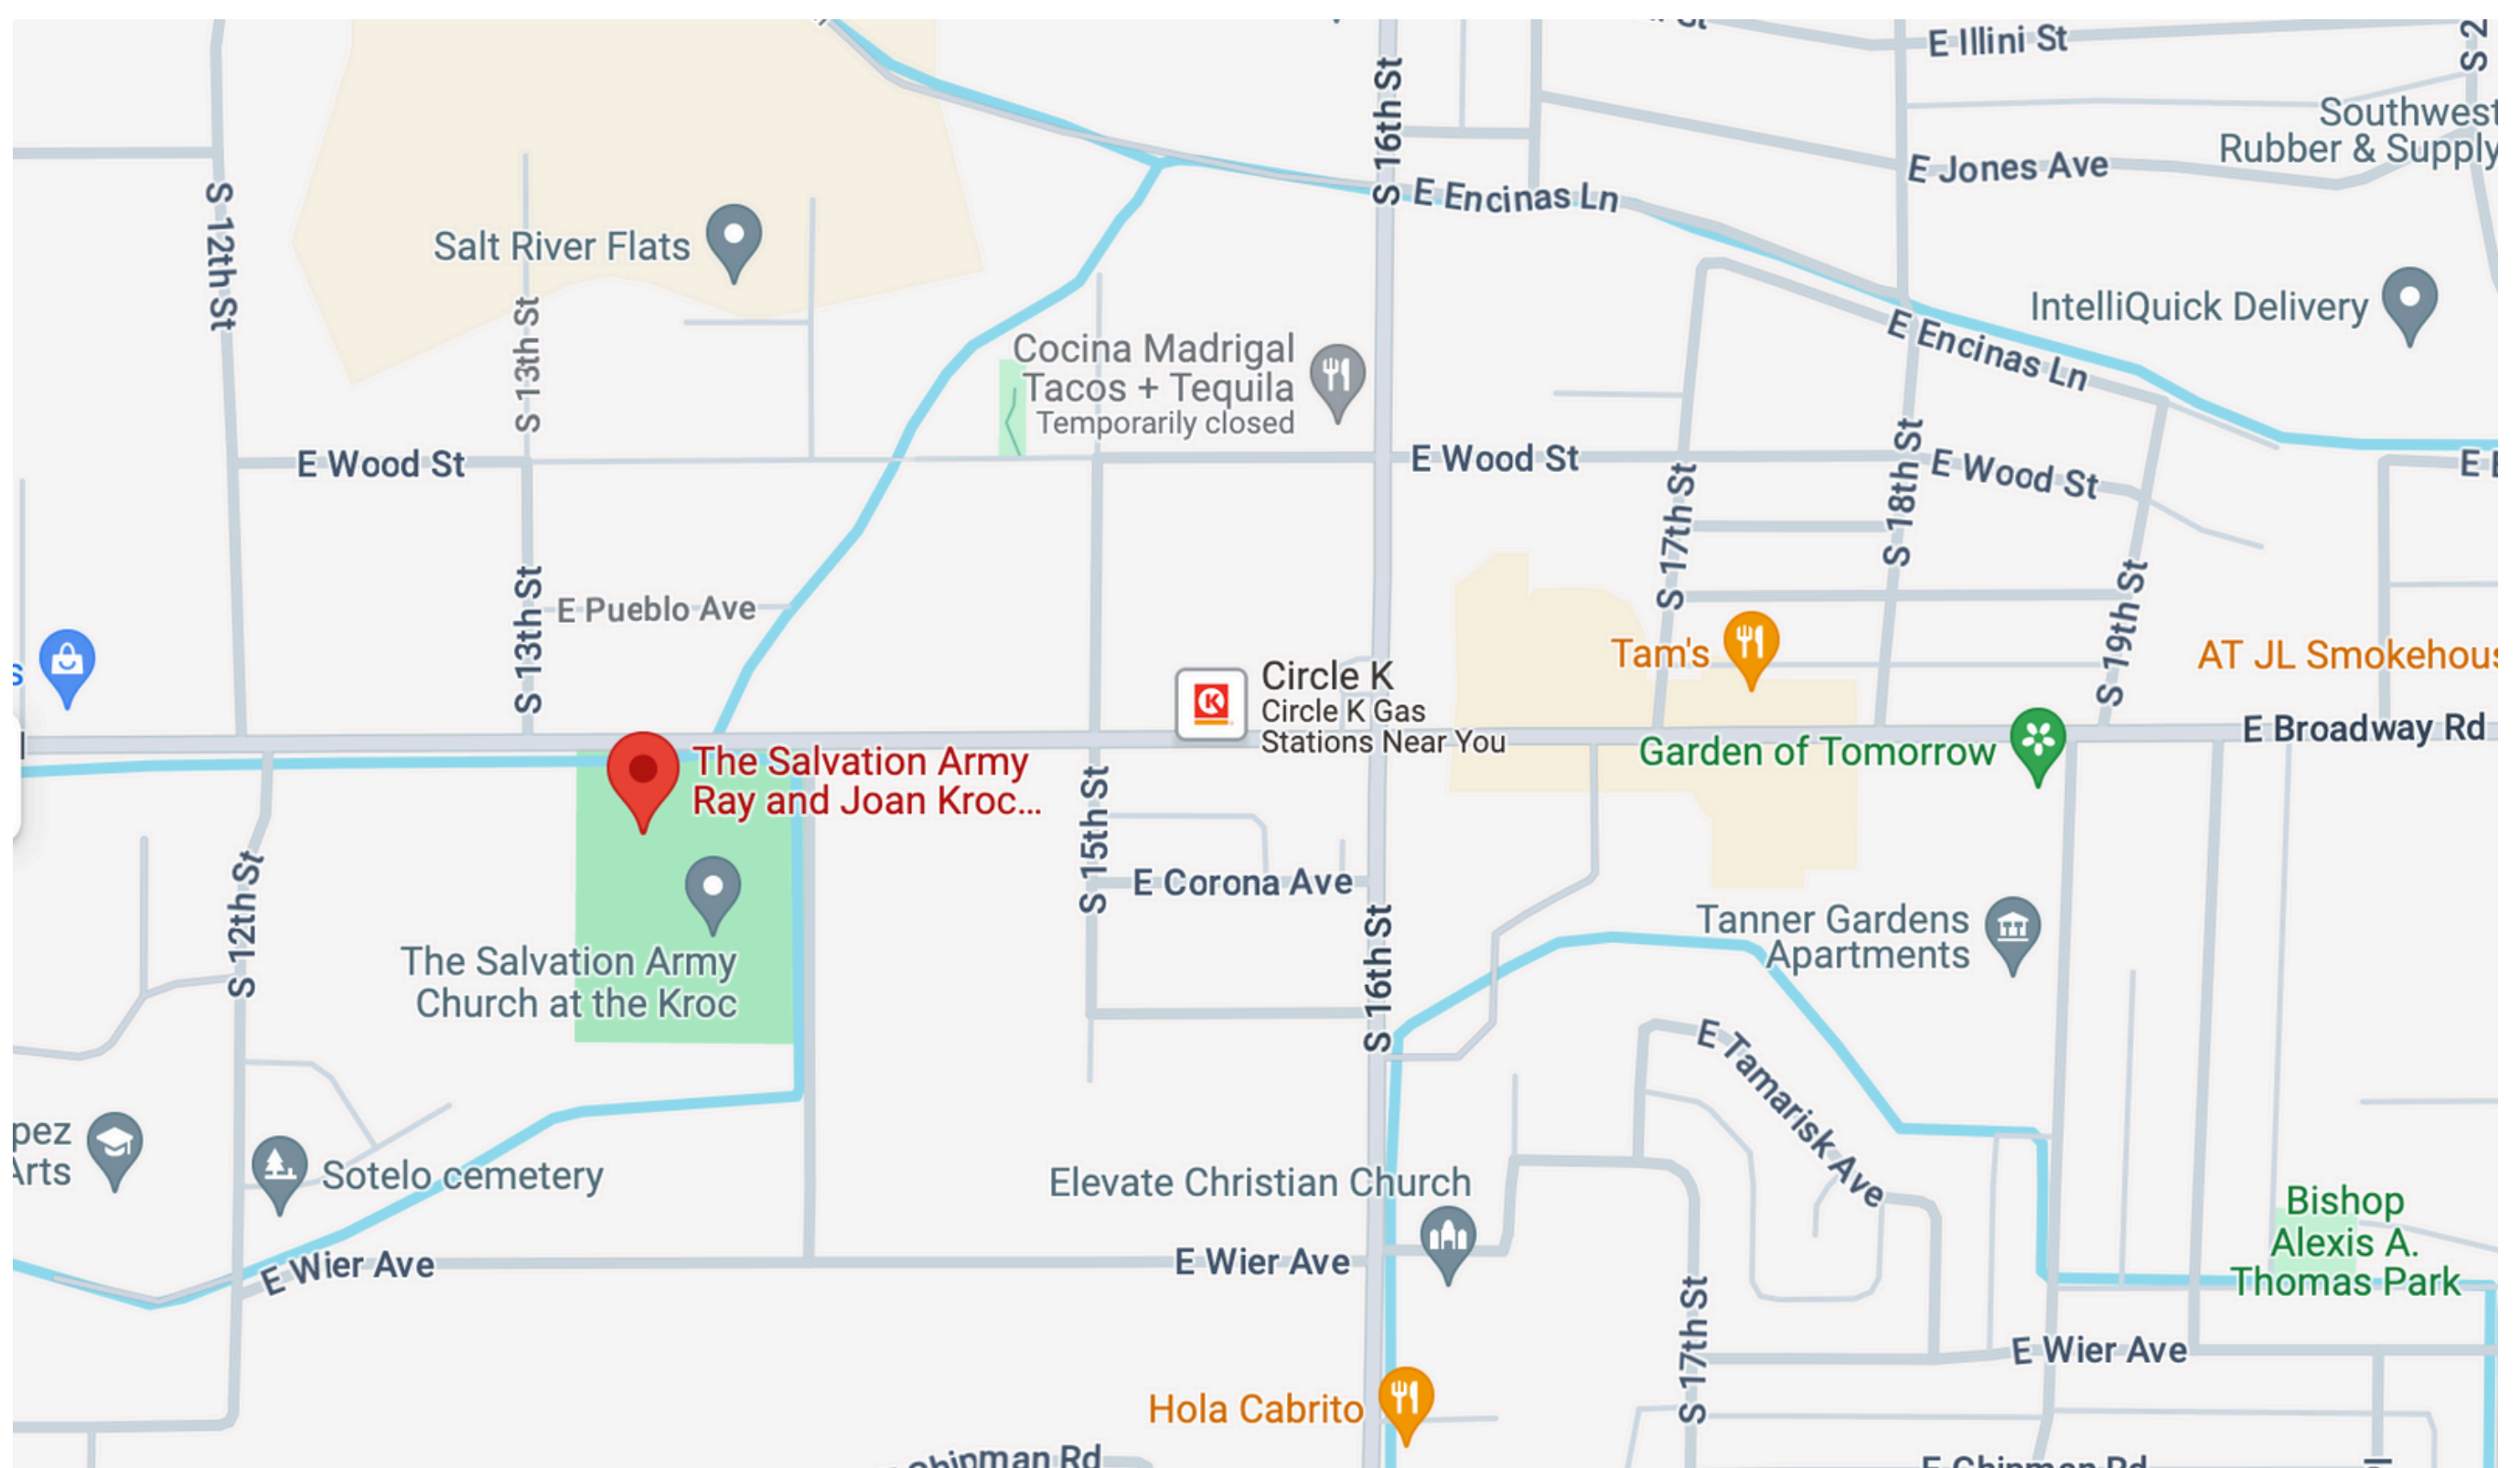

The Salvation Army Ray and Joan Kroc Center - Phoenix

The address for the Phoenix Kroc Center is 1375 E Broadway Rd, Phoenix, AZ 85040

The Phoenix Kroc Center is located west of 16th street on the south side of Broadway Rd. Parking is available and free for every performance.